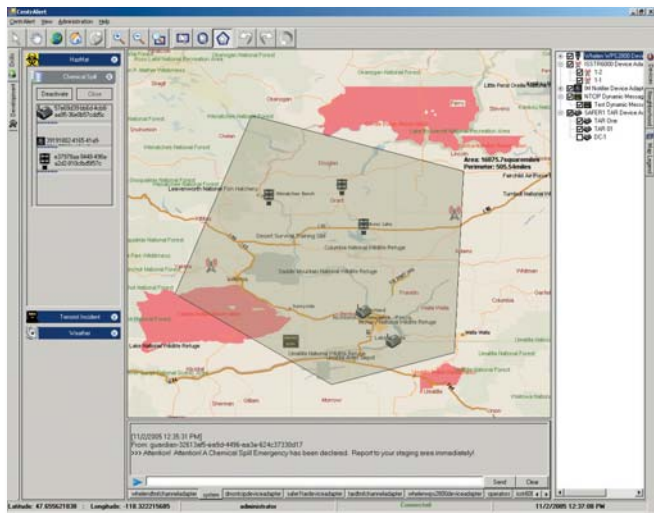

SIREN

ALERT RADIO

CALL-OUT

INSTANT MESSAGING

I/O

AM RADIO

READER-BOARD

A NEW ERA IN ALL-HAZARDS COMMUNICATIONS HAS BEGUN...

CentrAlert® EOS™, the world's first plug and play emergency operating system, brings you affordability, scalability, and true interoperability like never before. Whether you need to activate a single device, or alert an entire community, CENTRALERT® EOS™ makes it easy.

With our patent-pending modular design, you can select the system that's right for you. Start small and add modules as budget allows. Or, integrate your entire alert and notification process at once. Either way, you're in control!

And with our universal interface, operations are simplified via the standardized activation screens. This assures that your communications reach the right people at the right place at the right time. With CENTRALERT® EOS™, a new era has begun.

With CENTRALERT®... You're In Control!™

Contact Your CENTRALERT® Representative