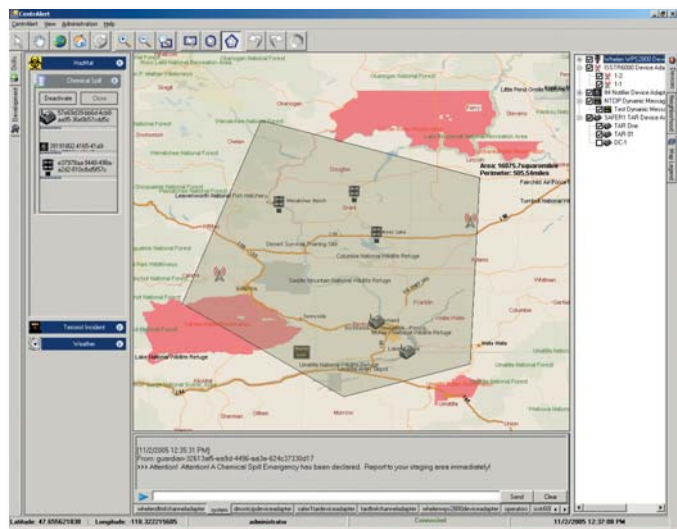

SIREN

ALERT RADIO

CALL-OUT

INSTANT MESSAGING

I/O

AM RADIO

READER-BOARD

A NEW ERA IN ALL-HAZARDS COMMUNICATIONS HAS BEGUN...

CentraAlert® EOS™, the world's first plug and play emergency operating system, brings you affordability, scalability, and true interoperability like never before. Whether you need to activate a single device, or alert an entire community, CENTRALERT® EOS™ makes it easy.

With our patent-pending modular design, you can select the system that's right for you. Start small and add modules as budget allows. Or, integrate your entire alert and notification process at once. Either way, you're in control!

And with our universal interface, operations are simplified via the standardized activation screens. This assures that your communications reach the right people at the right place at the right time. With CENTRALERT® EOS™, a new era has begun.

With CENTRALERT® . . . You're In Control!™

Contact Your CENTRALERT® Representative